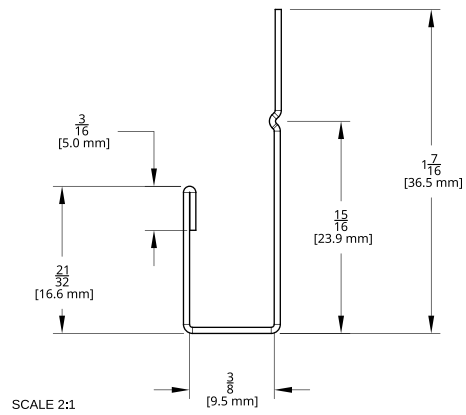

# ACCESSORIES

Collection

Starter strip

**TIAGO**

PRODUCT DETAILS	DIMENSIONS
Length	120 inches
Weight (per panel)	1 lbs
Calibre	27 thousandth

**TIMBERLAND**

PRODUCT DETAILS	DIMENSIONS
Length	120 inches
Weight (per panel)	1 lbs
Calibre	27 thousandth

# ACCESSORIES

Collection

J-Trim - window

**TIAGO - TIMBERLAND**

PRODUCT DETAILS	DIMENSIONS
Length	120 inches
Weight (per panel)	1 lbs
Calibre	27 thousandth

Drip cap

**TIAGO - TIMBERLAND - BOLTON**

PRODUCT DETAILS	DIMENSIONS
Length	120 inches
Weight (per panel)	1.5 lbs
Calibre	27 thousandth

# ACCESSORIES

Collection

Interior corner

TIAGO - TIMBERLAND - BOLTON

PRODUCT DETAILS	DIMENSIONS
Length	120 inches
Weight (per panel)	3.5 lbs
Calibre	27 thousandth

# ACCESSORIES

Collection

Exterior corner

TIAGO - TIMBERLAND - BOLTON

PRODUCT DETAILS	DIMENSIONS
Length	120 inches
Weight (per panel)	3.5 lbs
Calibre	27 thousandth