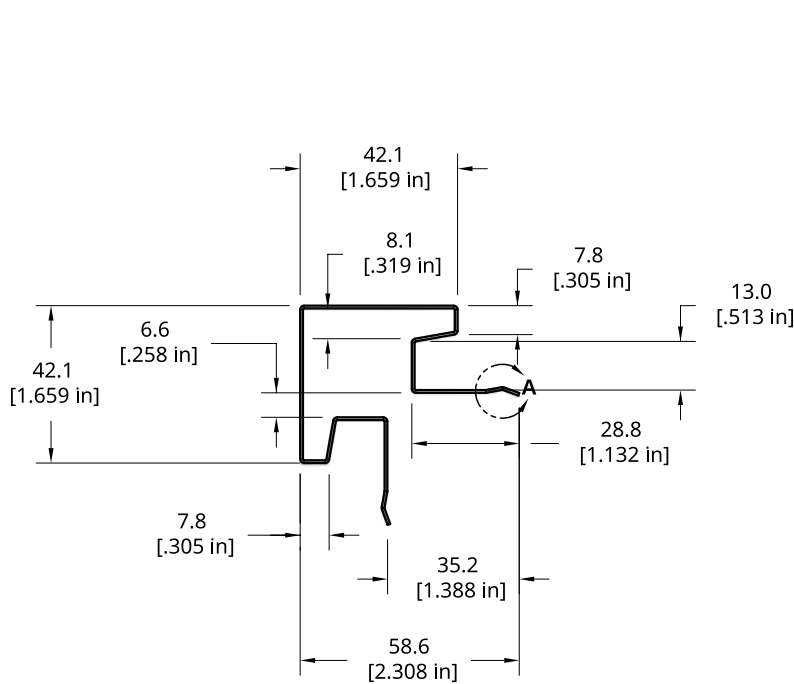

# ACCESSORIES

Collection

Starter strip

**TIAGO**

PRODUCT DETAILS	DIMENSIONS
Length	120 inches
Weight (per panel)	1 lbs
Calibre	27 thousandth

**TIMBERLAND**

PRODUCT DETAILS	DIMENSIONS
Length	120 inches
Weight (per panel)	1 lbs
Calibre	27 thousandth

# ACCESSORIES

Collection

Interior corner

TIAGO - TIMBERLAND - BOLTON

PRODUCT DETAILS	DIMENSIONS
Length	120 inches
Weight (per panel)	3.5 lbs
Calibre	27 thousandth

# ACCESSORIES

Collection

Exterior corner

TIAGO - TIMBERLAND - BOLTON

PRODUCT DETAILS	DIMENSIONS
Length	120 inches
Weight (per panel)	3.5 lbs
Calibre	27 thousandth

# ACCESSORIES

Collection

Soffit

TIAGO - TIMBERLAND - BOLTON

PRODUCT DETAILS	DIMENSIONS
Length	150 inches
Weight (per panel)	3.26 lbs
Calibre	27 thousandth