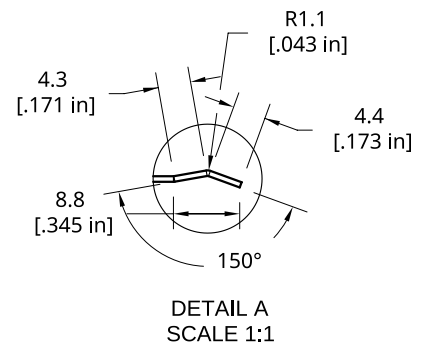

# ACCESSORIES

Collection

Starter strip

**TIAGO**

PRODUCT DETAILS	DIMENSIONS
Length	120 inches
Weight (per panel)	1 lbs
Calibre	27 thousandth

**TIMBERLAND**

PRODUCT DETAILS	DIMENSIONS
Length	120 inches
Weight (per panel)	1 lbs
Calibre	27 thousandth

# ACCESSORIES

Collection

Interior corner

TIAGO - TIMBERLAND - BOLTON

PRODUCT DETAILS	DIMENSIONS
Length	120 inches
Weight (per panel)	3.5 lbs
Calibre	27 thousandth

# ACCESSORIES

Collection

Exterior corner

TIAGO - TIMBERLAND - BOLTON

PRODUCT DETAILS	DIMENSIONS
Length	120 inches
Weight (per panel)	3.5 lbs
Calibre	27 thousandth

# ACCESSORIES

Collection

Soffit

TIAGO - TIMBERLAND - BOLTON

PRODUCT DETAILS	DIMENSIONS
Length	150 inches
Weight (per panel)	3.26 lbs
Calibre	27 thousandth