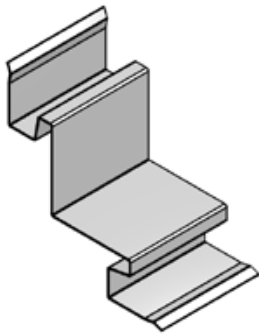

# ACCESSORIES

Collection

Starter strip

**TIAGO**

PRODUCT DETAILS	DIMENSIONS
Length	120 inches
Weight (per panel)	1 lbs
Calibre	27 thousandth

**TIMBERLAND**

PRODUCT DETAILS	DIMENSIONS
Length	120 inches
Weight (per panel)	1 lbs
Calibre	27 thousandth

# ACCESSORIES

Collection

J-Trim - window

**TIAGO - TIMBERLAND**

PRODUCT DETAILS	DIMENSIONS
Length	120 inches
Weight (per panel)	1 lbs
Calibre	27 thousandth

Drip cap

**TIAGO - TIMBERLAND - BOLTON**

PRODUCT DETAILS	DIMENSIONS
Length	120 inches
Weight (per panel)	1.5 lbs
Calibre	27 thousandth

# ACCESSORIES

Collection

Interior corner

TIAGO - TIMBERLAND - BOLTON

PRODUCT DETAILS	DIMENSIONS
Length	120 inches
Weight (per panel)	3.5 lbs
Calibre	27 thousandth

# ACCESSORIES

Collection

Exterior corner

TIAGO - TIMBERLAND - BOLTON

PRODUCT DETAILS	DIMENSIONS
Length	120 inches
Weight (per panel)	3.5 lbs
Calibre	27 thousandth