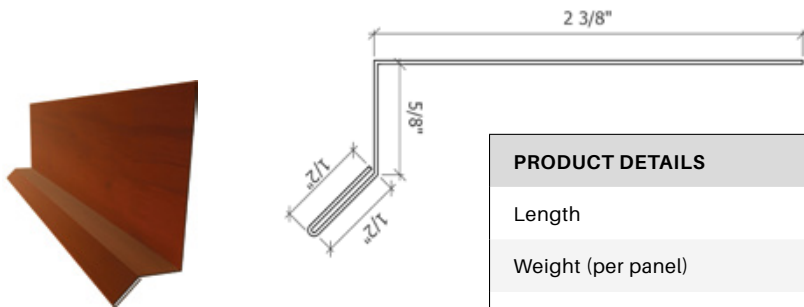

# ACCESSORIES

Collection

Starter strip

**TIAGO**

PRODUCT DETAILS	DIMENSIONS
Length	120 inches
Weight (per panel)	1 lbs
Calibre	27 thousandth

**TIMBERLAND**

PRODUCT DETAILS	DIMENSIONS
Length	120 inches
Weight (per panel)	1 lbs
Calibre	27 thousandth

# ACCESSORIES

Collection

J-Trim - window

**TIAGO - TIMBERLAND**

PRODUCT DETAILS	DIMENSIONS
Length	120 inches
Weight (per panel)	1 lbs
Calibre	27 thousandth

Drip cap

**TIAGO - TIMBERLAND - BOLTON**

PRODUCT DETAILS	DIMENSIONS
Length	120 inches
Weight (per panel)	1.5 lbs
Calibre	27 thousandth

# ACCESSORIES

Collection

Interior corner

TIAGO - TIMBERLAND - BOLTON

PRODUCT DETAILS	DIMENSIONS
Length	120 inches
Weight (per panel)	3.5 lbs
Calibre	27 thousandth

# ACCESSORIES

Collection

Exterior corner

TIAGO - TIMBERLAND - BOLTON

PRODUCT DETAILS	DIMENSIONS
Length	120 inches
Weight (per panel)	3.5 lbs
Calibre	27 thousandth