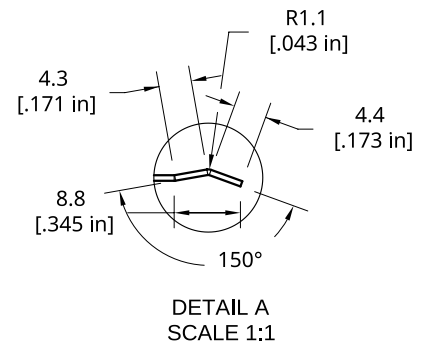

# ACCESSORIES

Collection

Starter strip

**TIAGO**

PRODUCT DETAILS	DIMENSIONS
Length	120 inches
Weight (per panel)	1 lbs
Calibre	27 thousandth

**TIMBERLAND**

PRODUCT DETAILS	DIMENSIONS
Length	120 inches
Weight (per panel)	1 lbs
Calibre	27 thousandth

# ACCESSORIES

Collection

J-Trim - window

**TIAGO - TIMBERLAND**

PRODUCT DETAILS	DIMENSIONS
Length	120 inches
Weight (per panel)	1 lbs
Calibre	27 thousandth

Drip cap

**TIAGO - TIMBERLAND - BOLTON**

PRODUCT DETAILS	DIMENSIONS
Length	120 inches
Weight (per panel)	1.5 lbs
Calibre	27 thousandth

# ACCESSORIES

Collection

Interior corner

TIAGO - TIMBERLAND - BOLTON

PRODUCT DETAILS	DIMENSIONS
Length	120 inches
Weight (per panel)	3.5 lbs
Calibre	27 thousandth

# ACCESSORIES

Collection

Exterior corner

TIAGO - TIMBERLAND - BOLTON

PRODUCT DETAILS	DIMENSIONS
Length	120 inches
Weight (per panel)	3.5 lbs
Calibre	27 thousandth