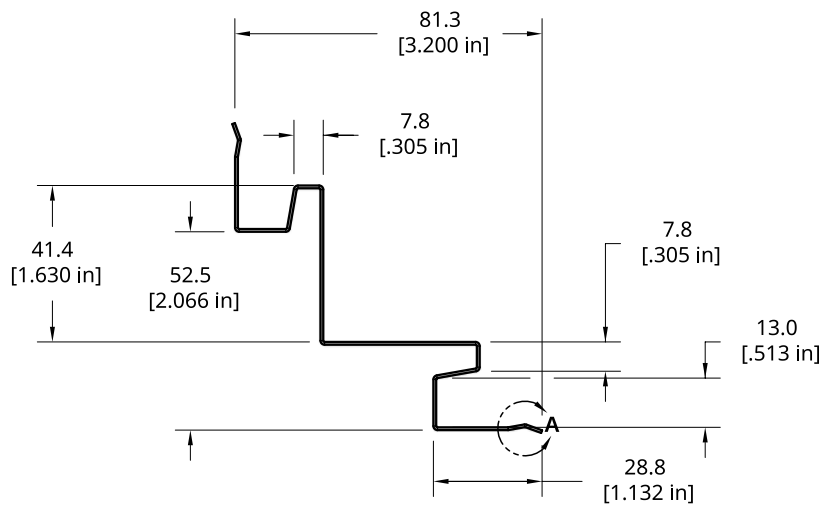

# ACCESSORIES

Collection

Starter strip

**TIAGO**

PRODUCT DETAILS	DIMENSIONS
Length	120 inches
Weight (per panel)	1 lbs
Calibre	27 thousandth

**TIMBERLAND**

PRODUCT DETAILS	DIMENSIONS
Length	120 inches
Weight (per panel)	1 lbs
Calibre	27 thousandth

# ACCESSORIES

Collection

Interior corner

TIAGO - TIMBERLAND - BOLTON

PRODUCT DETAILS	DIMENSIONS
Length	120 inches
Weight (per panel)	3.5 lbs
Calibre	27 thousandth

# ACCESSORIES

Collection

Exterior corner

TIAGO - TIMBERLAND - BOLTON

PRODUCT DETAILS	DIMENSIONS
Length	120 inches
Weight (per panel)	3.5 lbs
Calibre	27 thousandth

# ACCESSORIES

Collection

Soffit

TIAGO - TIMBERLAND - BOLTON

PRODUCT DETAILS	DIMENSIONS
Length	150 inches
Weight (per panel)	3.26 lbs
Calibre	27 thousandth