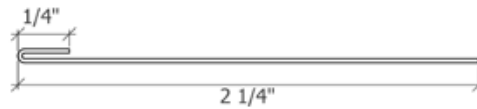

# ACCESSORIES

Collection

Starter strip

**TIAGO**

PRODUCT DETAILS	DIMENSIONS
Length	120 inches
Weight (per panel)	1 lbs
Calibre	27 thousandth

**TIMBERLAND**

PRODUCT DETAILS	DIMENSIONS
Length	120 inches
Weight (per panel)	1 lbs
Calibre	27 thousandth

# ACCESSORIES

Collection

J-Trim - window

**TIAGO - TIMBERLAND**

PRODUCT DETAILS	DIMENSIONS
Length	120 inches
Weight (per panel)	1 lbs
Calibre	27 thousandth

Drip cap

**TIAGO - TIMBERLAND - BOLTON**

PRODUCT DETAILS	DIMENSIONS
Length	120 inches
Weight (per panel)	1.5 lbs
Calibre	27 thousandth

# ACCESSORIES

Collection

Interior corner

TIAGO - TIMBERLAND - BOLTON

PRODUCT DETAILS	DIMENSIONS
Length	120 inches
Weight (per panel)	3.5 lbs
Calibre	27 thousandth

# ACCESSORIES

Collection

Exterior corner

TIAGO - TIMBERLAND - BOLTON

PRODUCT DETAILS	DIMENSIONS
Length	120 inches
Weight (per panel)	3.5 lbs
Calibre	27 thousandth