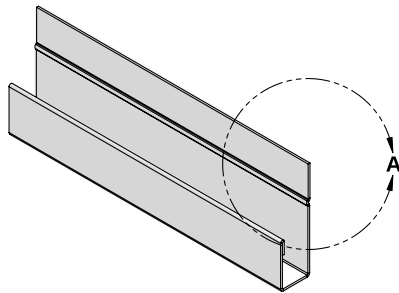

# ACCESSORIES

Collection

Starter strip

**TIAGO**

PRODUCT DETAILS	DIMENSIONS
Length	120 inches
Weight (per panel)	1 lbs
Calibre	27 thousandth

**TIMBERLAND**

PRODUCT DETAILS	DIMENSIONS
Length	120 inches
Weight (per panel)	1 lbs
Calibre	27 thousandth

# ACCESSORIES

Collection

J-Trim - window

**TIAGO - TIMBERLAND**

PRODUCT DETAILS	DIMENSIONS
Length	120 inches
Weight (per panel)	1 lbs
Calibre	27 thousandth

Drip cap

**TIAGO - TIMBERLAND - BOLTON**

PRODUCT DETAILS	DIMENSIONS
Length	120 inches
Weight (per panel)	1.5 lbs
Calibre	27 thousandth

# ACCESSORIES

Collection

Interior corner

TIAGO - TIMBERLAND - BOLTON

PRODUCT DETAILS	DIMENSIONS
Length	120 inches
Weight (per panel)	3.5 lbs
Calibre	27 thousandth

# ACCESSORIES

Collection

Exterior corner

TIAGO - TIMBERLAND - BOLTON

PRODUCT DETAILS	DIMENSIONS
Length	120 inches
Weight (per panel)	3.5 lbs
Calibre	27 thousandth